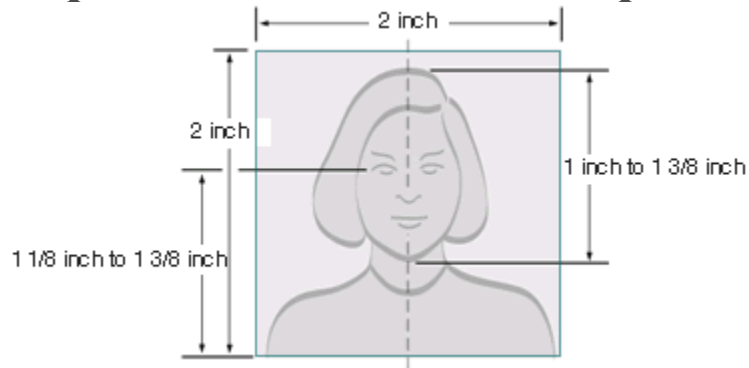

# PHOTO GUIDE

---

**Starting November 1, 2016, eye glasses will no longer be allowed in visa photos.**

- The photo must present the full head and taken within the last 6 months
- Plain White or off-white background
- Neutral expression and facing the camera
- Printed on matte or glossy photo quality paper
- No hats or head coverings unless you wear it daily for religious purposes (A letter of explanation must accompany these types of photo)

## Paper Photo Head Size Template

- Photo must be 2 inches by 2 inches
- The height of the head (top of hair to bottom of chin) should measure 1 inch to 1 3/8 inches (25 mm - 35 mm)
- Make sure the eye height is between 1 1/8 inches to 1 3/8 inches (28 mm – 35 mm) from the bottom of the photo